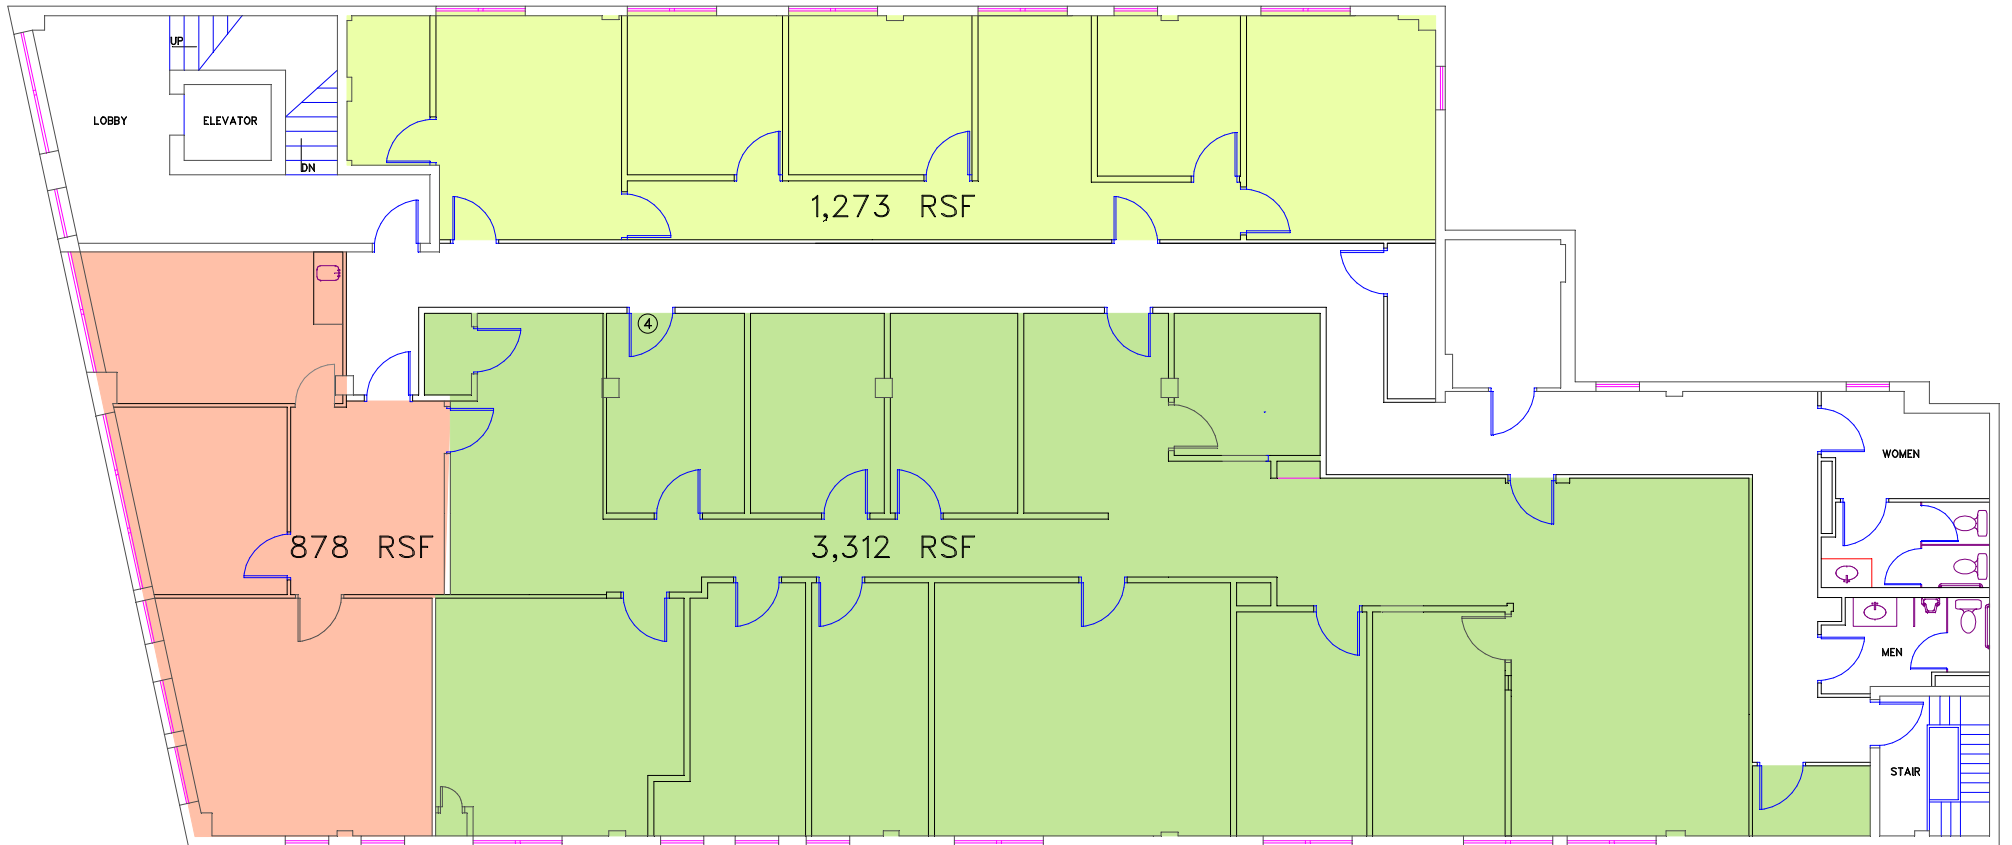

NORTH

**S. Main Bldg.
Street Level**

NORTH

S. Main Bldg.
2nd Floor

Acequia Plaza

3rd Floor

ALL DIMENSIONS ARE APPROXIMATE & SUBJECT TO FIELD VERIFICATION.

302 S. FLORES 3,737 USF

Acequia Plaza
Second Floor