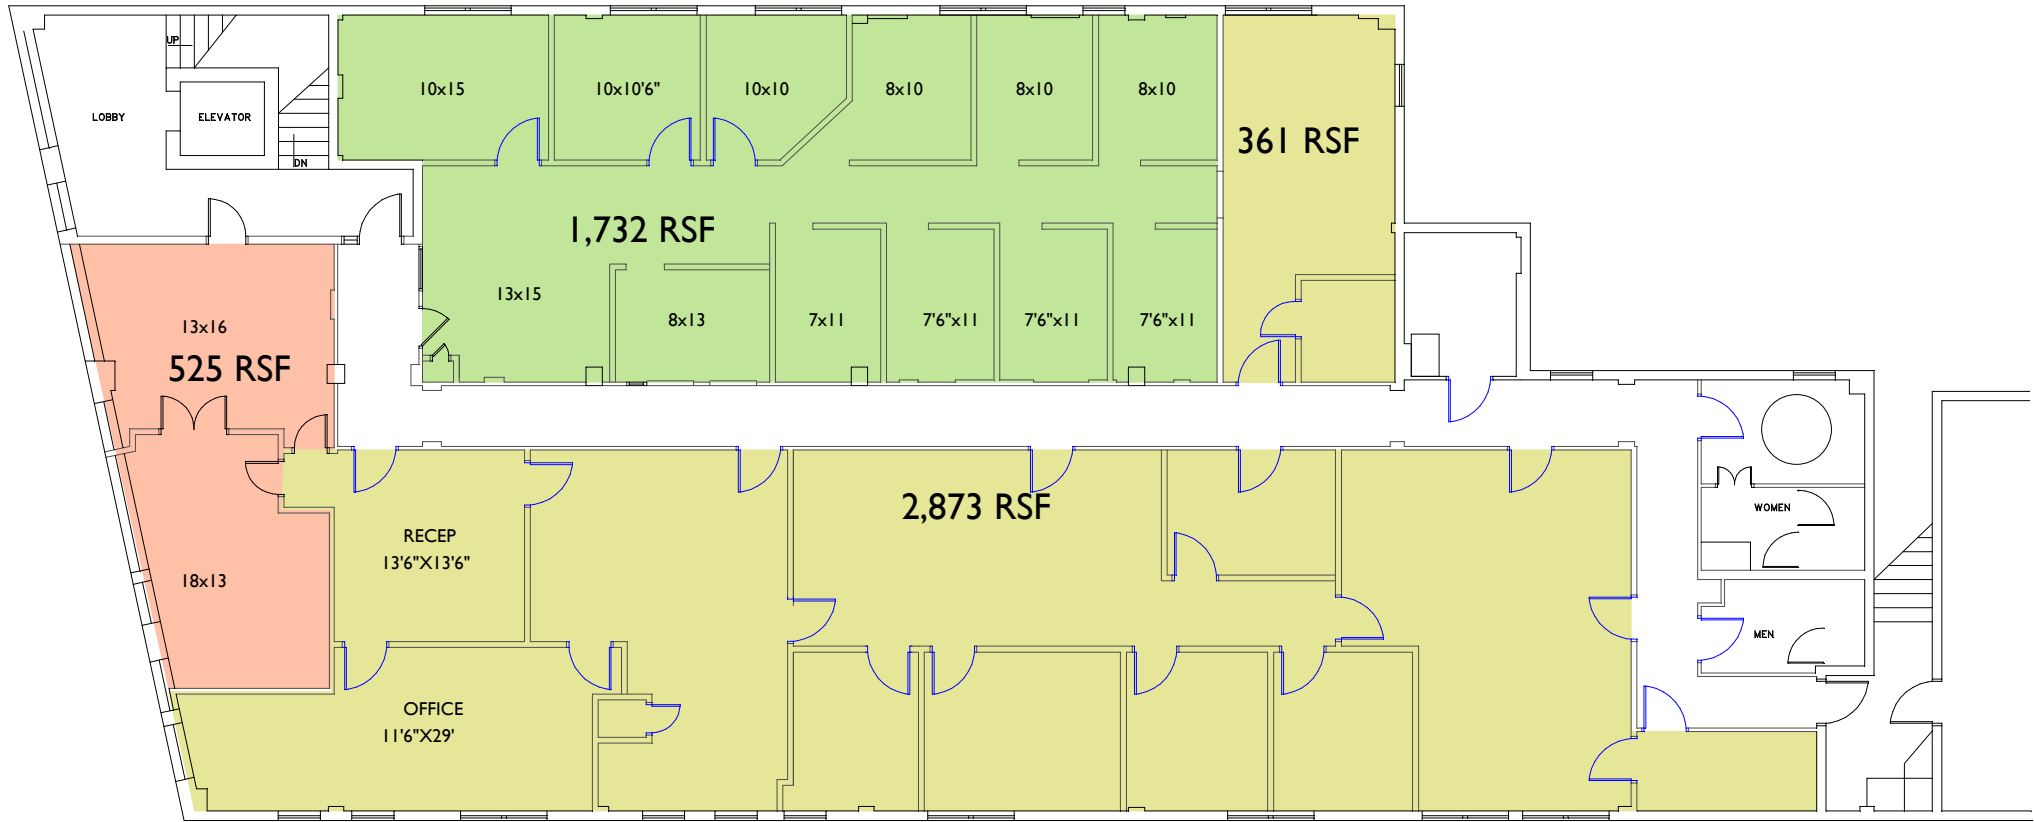

NORTH

**S. Main Bldg.
Street Level**

NORTH

S. Main Bldg.
2nd Floor

Acequia Plaza

3rd Floor

ALL DIMENSIONS ARE APPROXIMATE & SUBJECT TO FIELD VERIFICATION.

302 S. FLORES 3,737 USF

Acequia Plaza
Second Floor